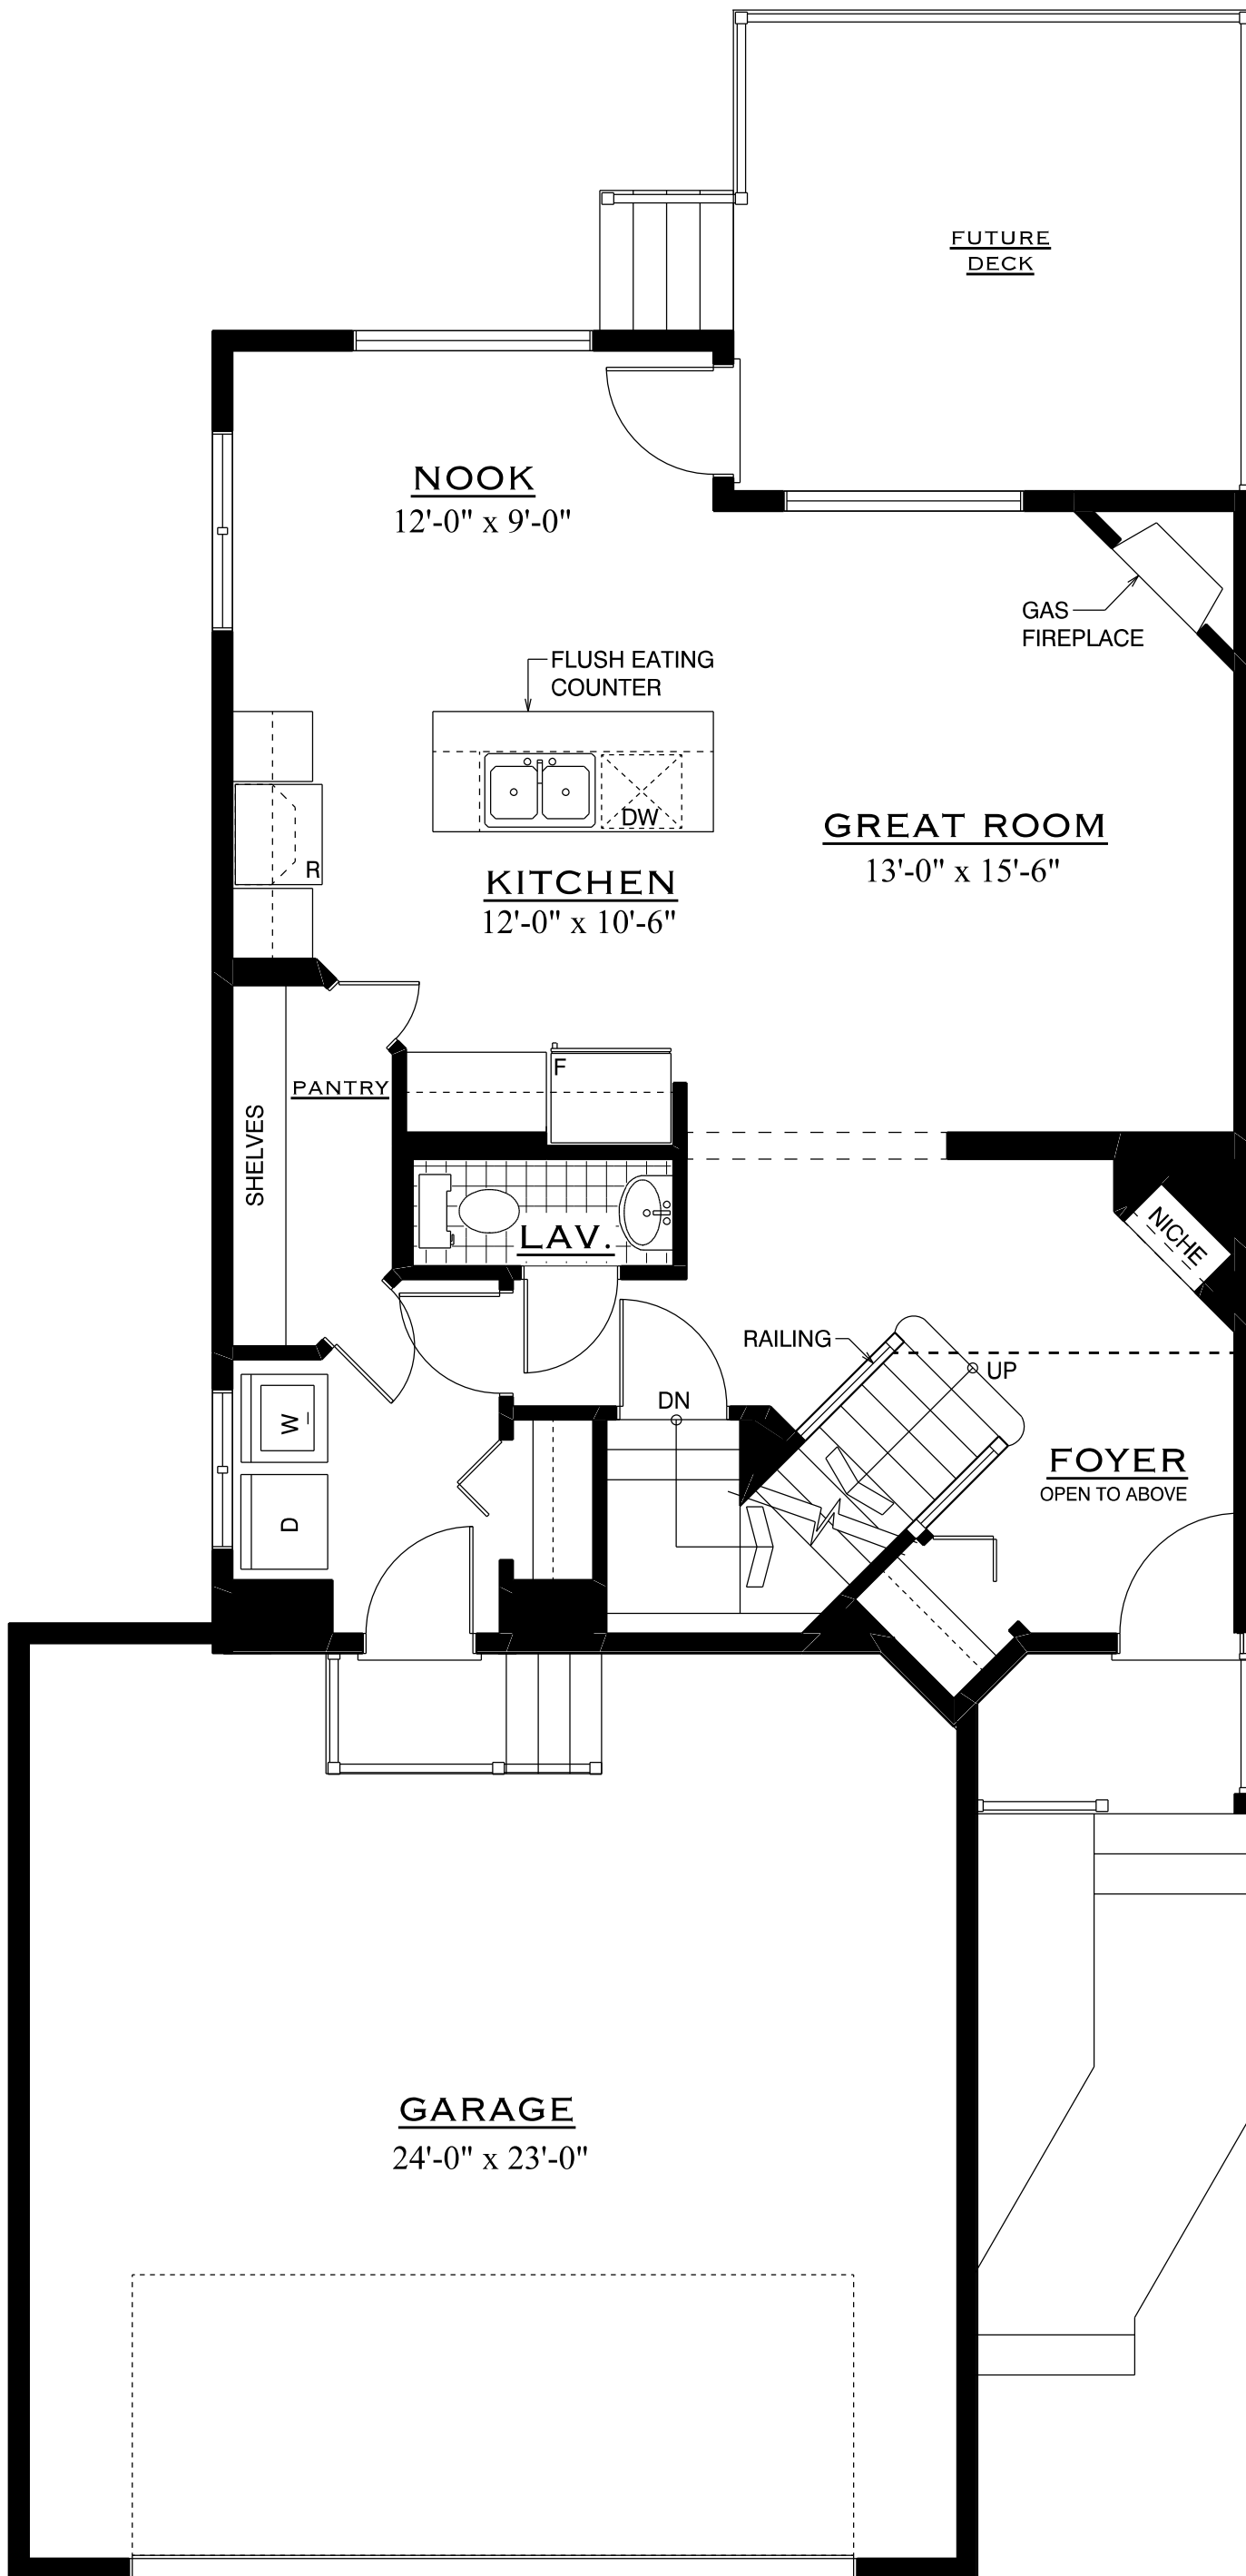

# THE SALEEM

**TWO-STOREY - 1 773 SQ. FT.**

**THE SALEEM**  
**MAIN FLOOR PLAN**

**809 SQ. FT.**

**THE SALEEM**  
**SECOND FLOOR PLAN**  
**964 SQ.FT.**