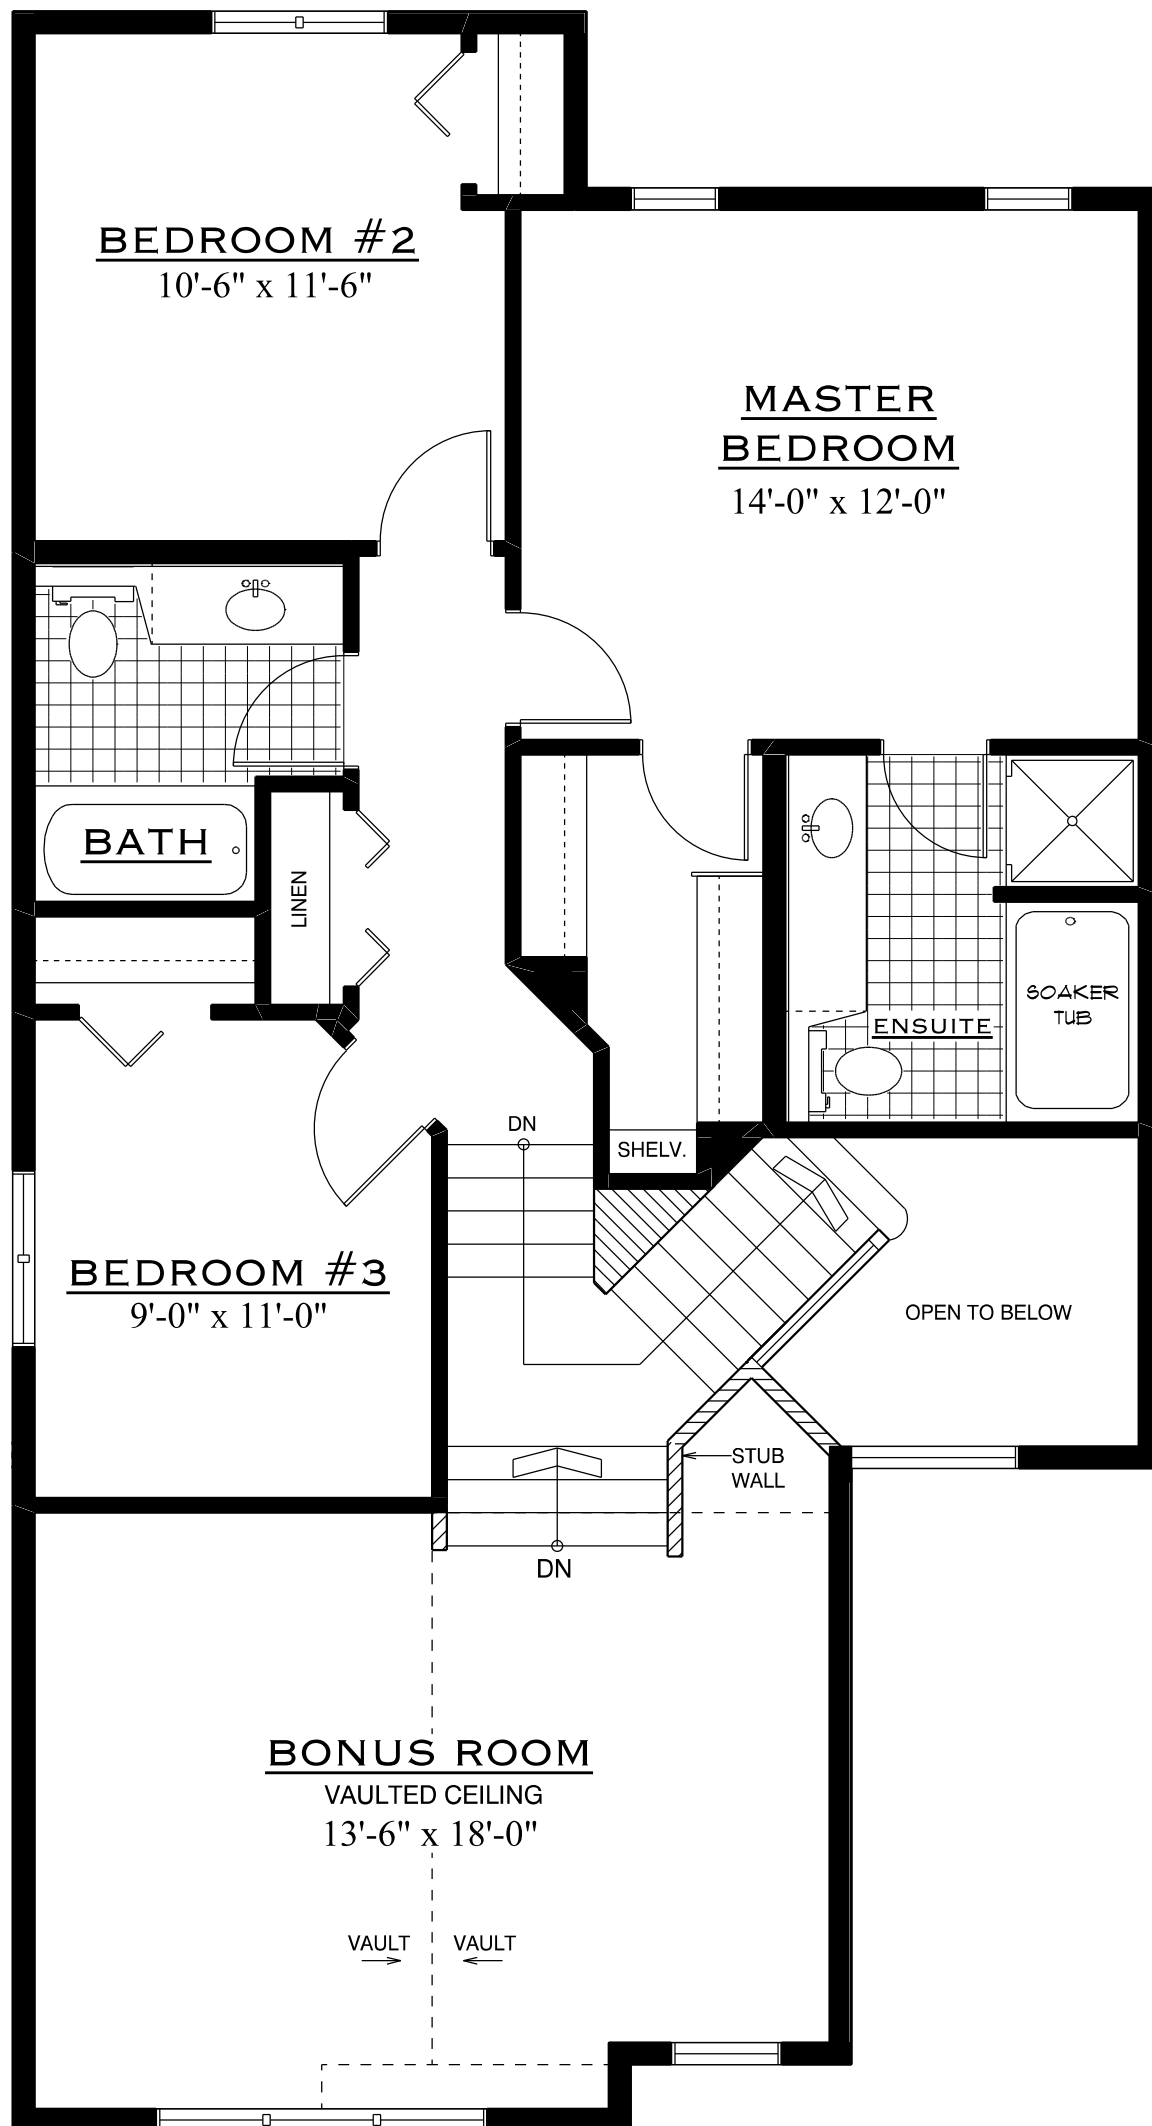

# THE SALEEM

**TWO-STOREY - 1 773 SQ. FT.**

**THE SALEEM**  
**MAIN FLOOR PLAN**

**809 SQ. FT.**

**THE SALEEM**  
**SECOND FLOOR PLAN**  
**964 SQ.FT.**