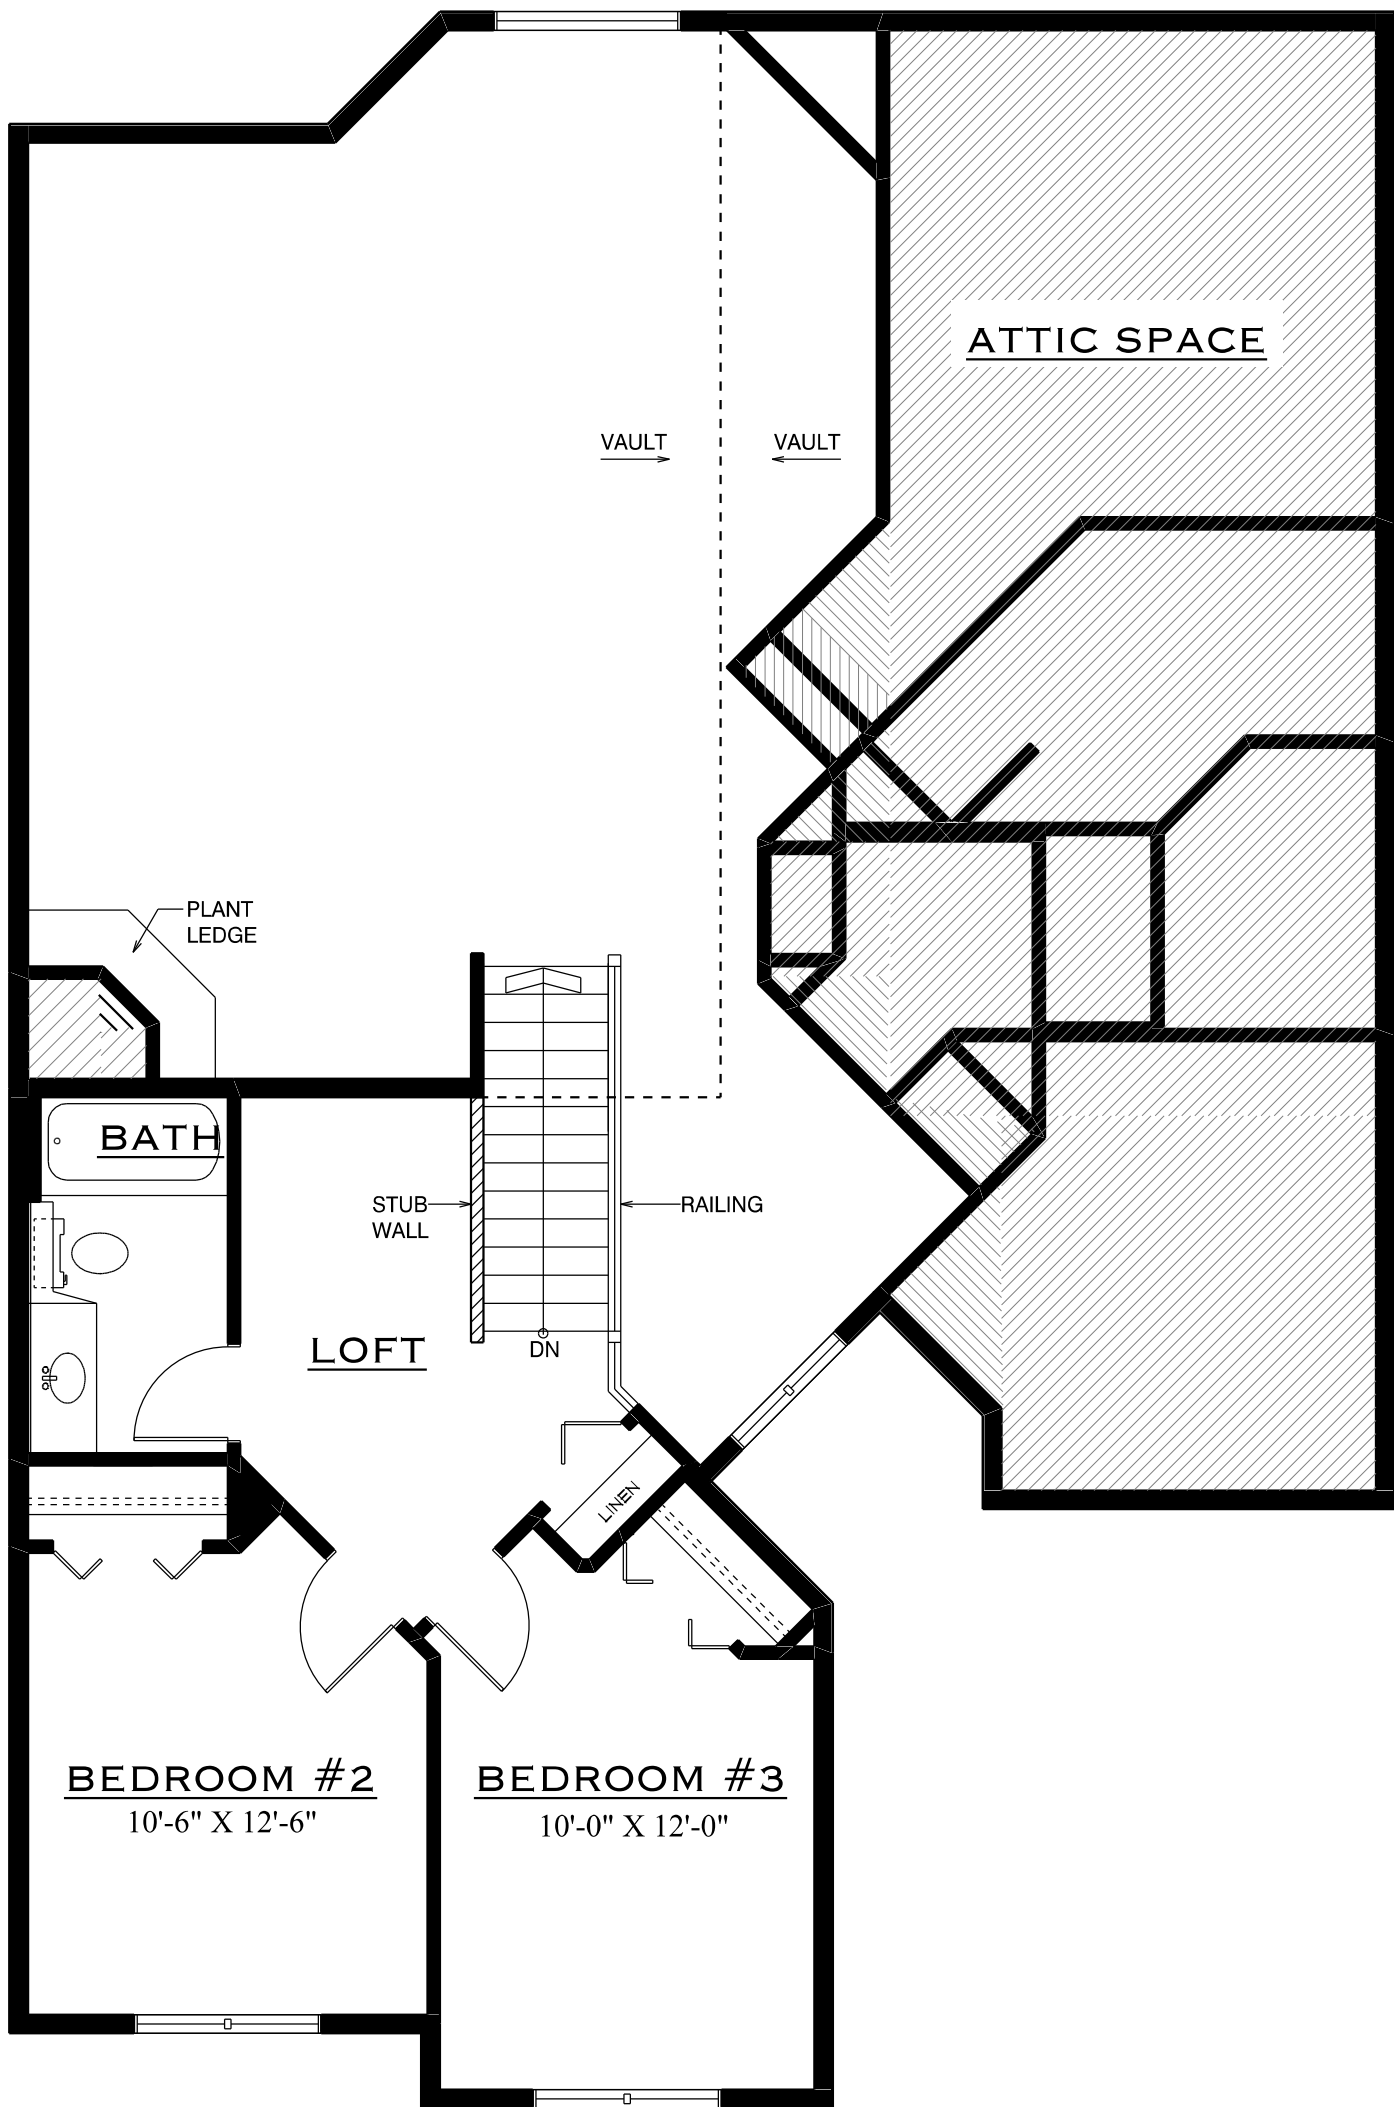

# THE FERNDALE

1-1/2 STOREY - 1 921 SQ. FT.

**THE FERNDALE**  
**MAIN FLOOR PLAN**

**1 426 SQ.FT.**

THE FERNDALE  
SECOND FLOOR PLAN

495 SQ.FT.