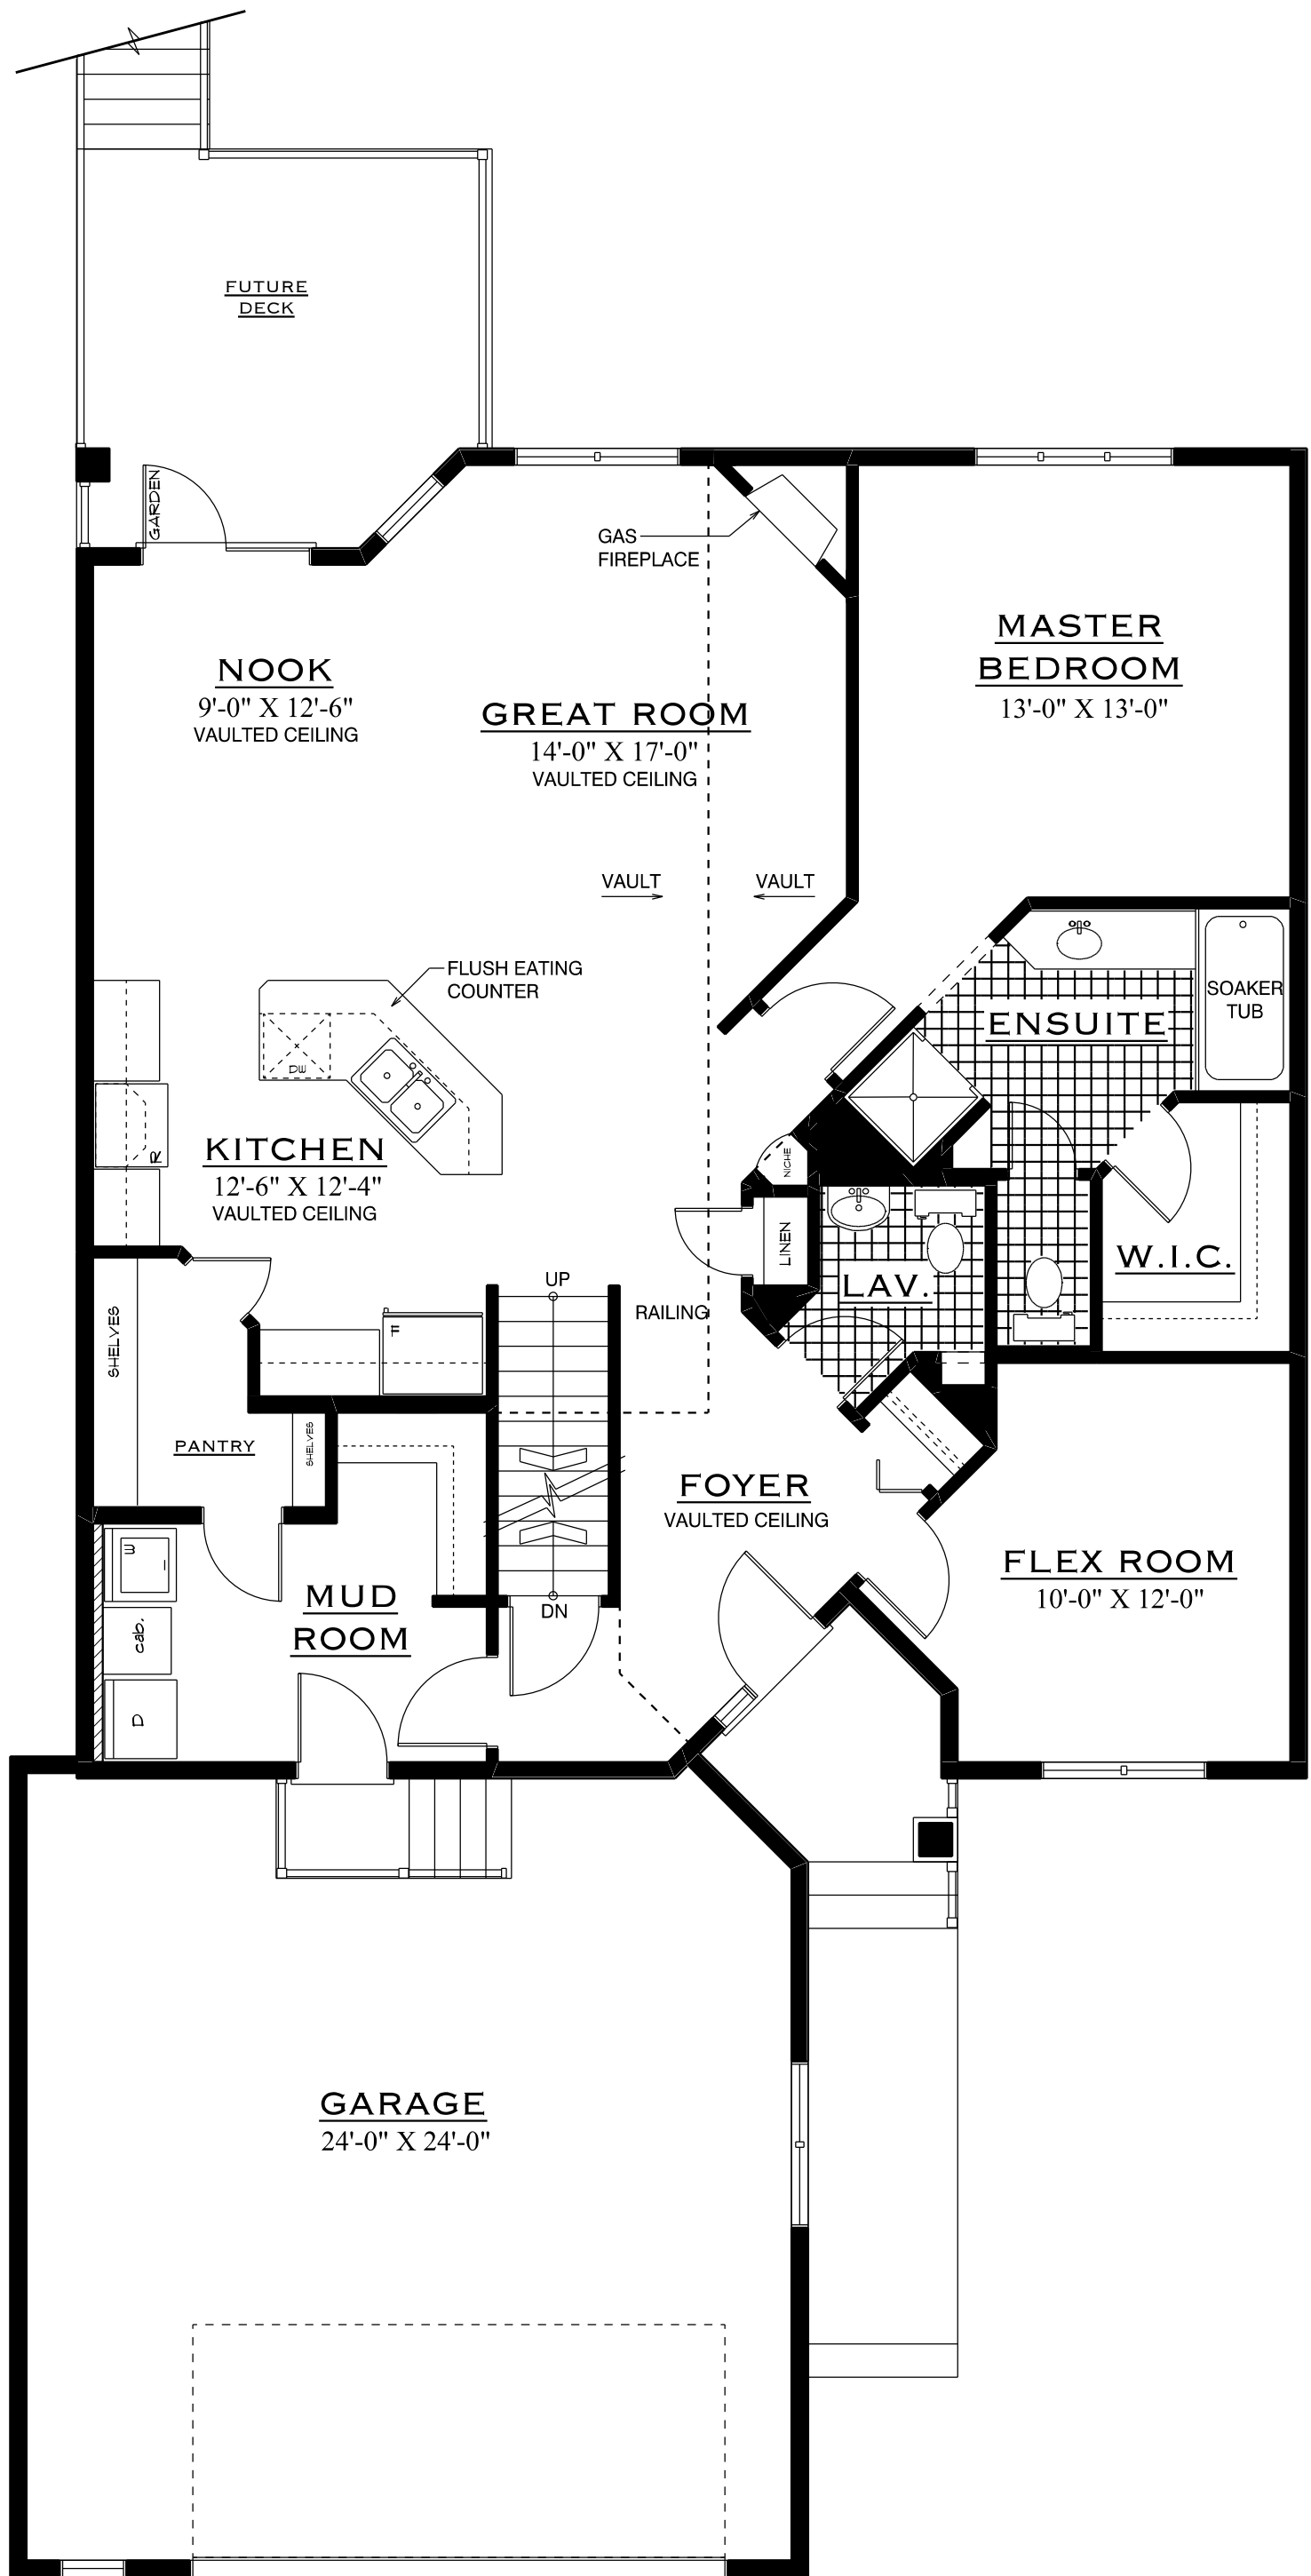

# THE FERNDALE

1-1/2 STOREY - 1 921 SQ. FT.

**THE FERNDALE**  
**MAIN FLOOR PLAN**

**1 426 SQ.FT.**

THE FERNDALE  
SECOND FLOOR PLAN

495 SQ.FT.